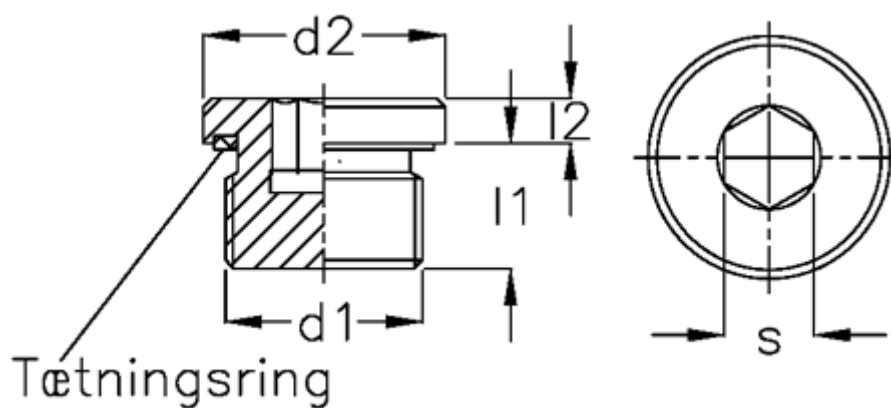

Data Sheet

Article number: 20250515A

Description: E+G

Threaded plug GN 749-M22x1,5-A

Measures

Clamp	= 60
d1	= M22x1,5
d2	= 27
l1	= 14
l2	= 5.0
Pressure	= 400
s	= 10